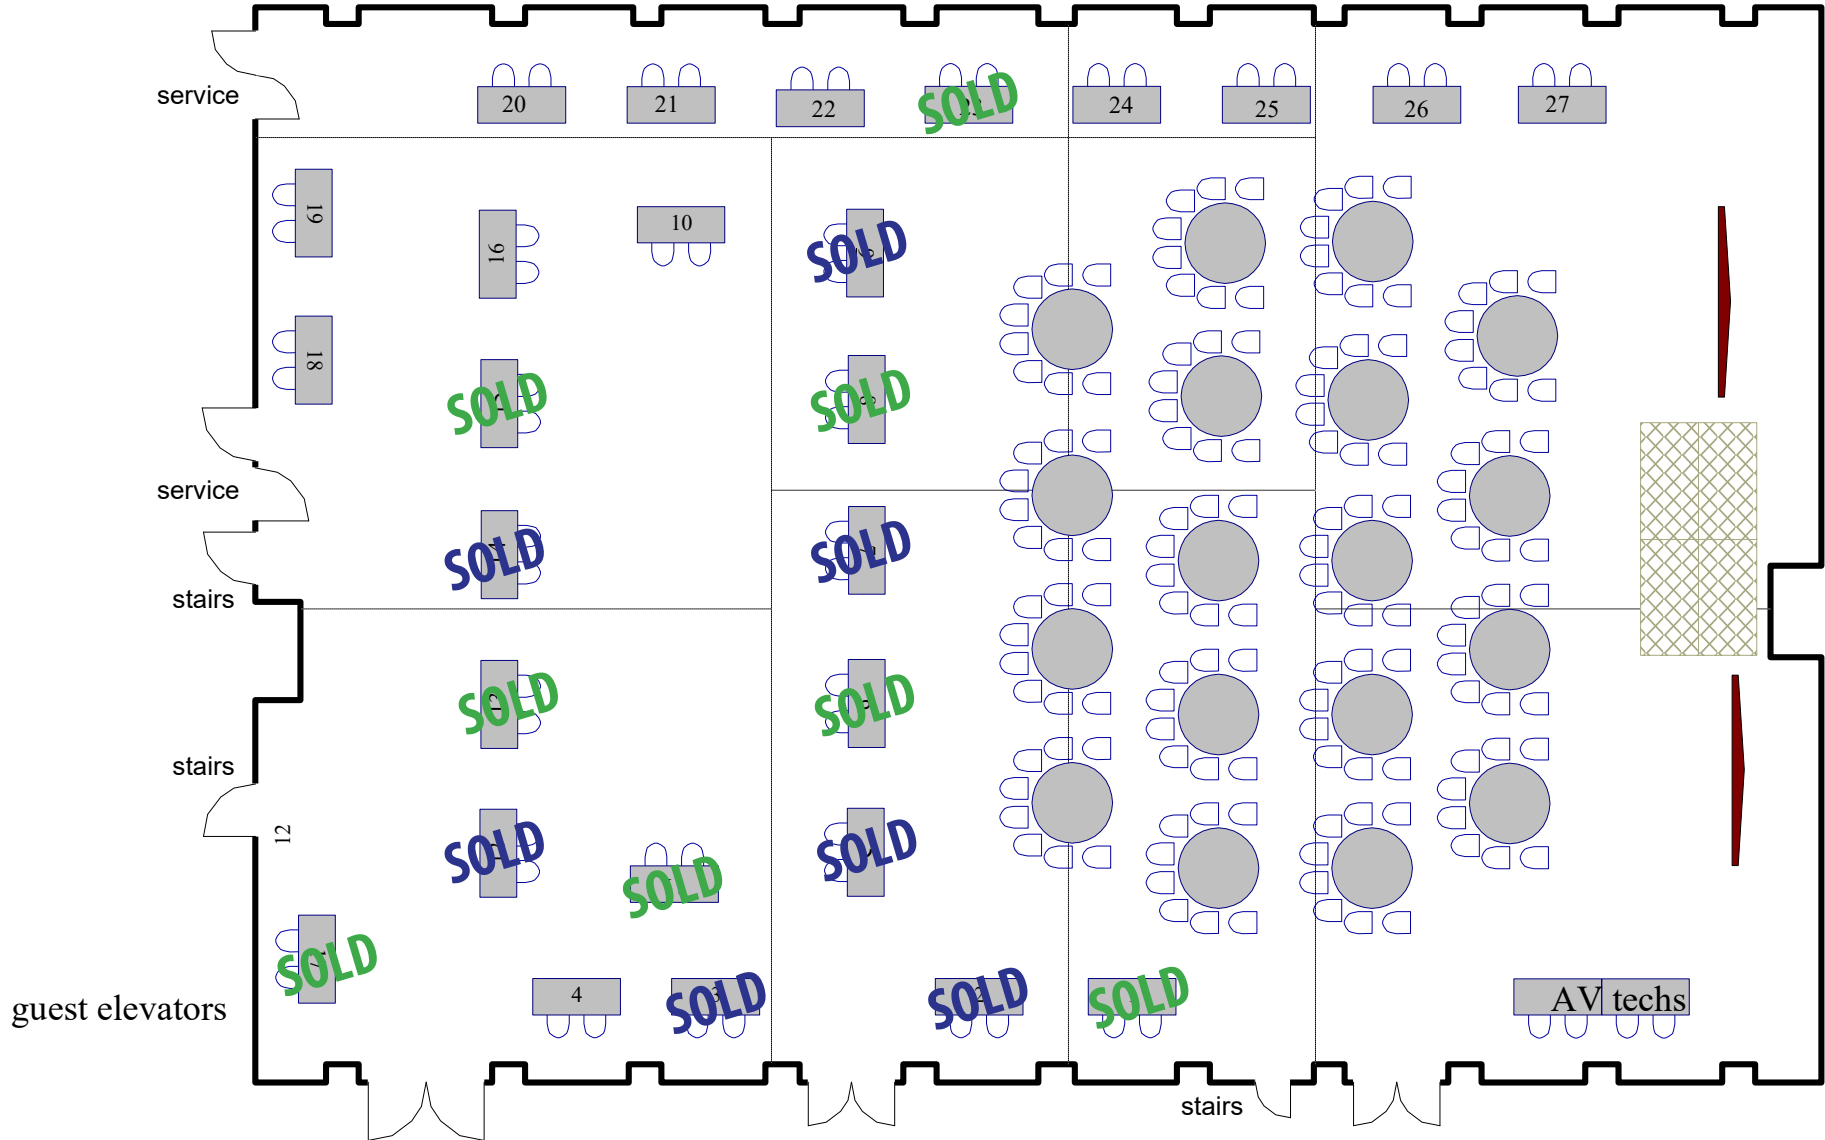

Great Lakes Grand Ballroom

Great Lakes B
Great Lakes A

Great Lakes C
Great Lakes Prefunction

Great Lakes D
Great Lakes E

entrance from main hallway

MAC 2022 | THE WESTIN MICHIGAN AVE, CHICAGO | MAY 23-26, 2022